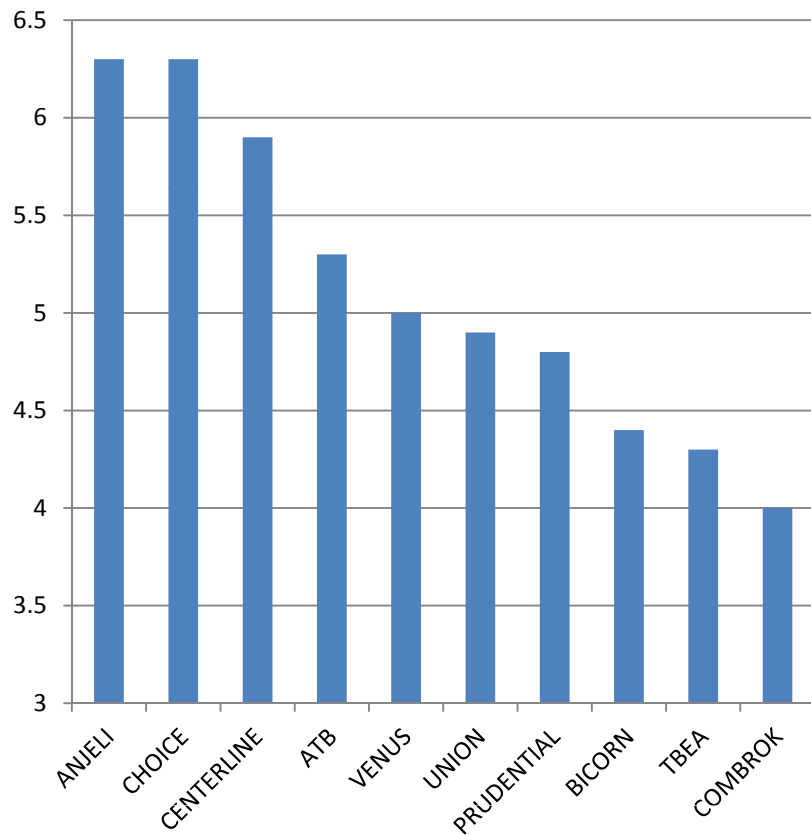

Brokers sales speeds (lots per minute)

Sale 6

Sale 7

Brokers sales speeds (lots per minute)

Sale 8

Sale 9

Brokers sales speeds (lots per minute)

Sale 10

Sale 11

Brokers sales speeds (lots per minute)

Sale 12

Sale 13

Average speed sale 6 - 13

Average lost per minute sale 6 to 13