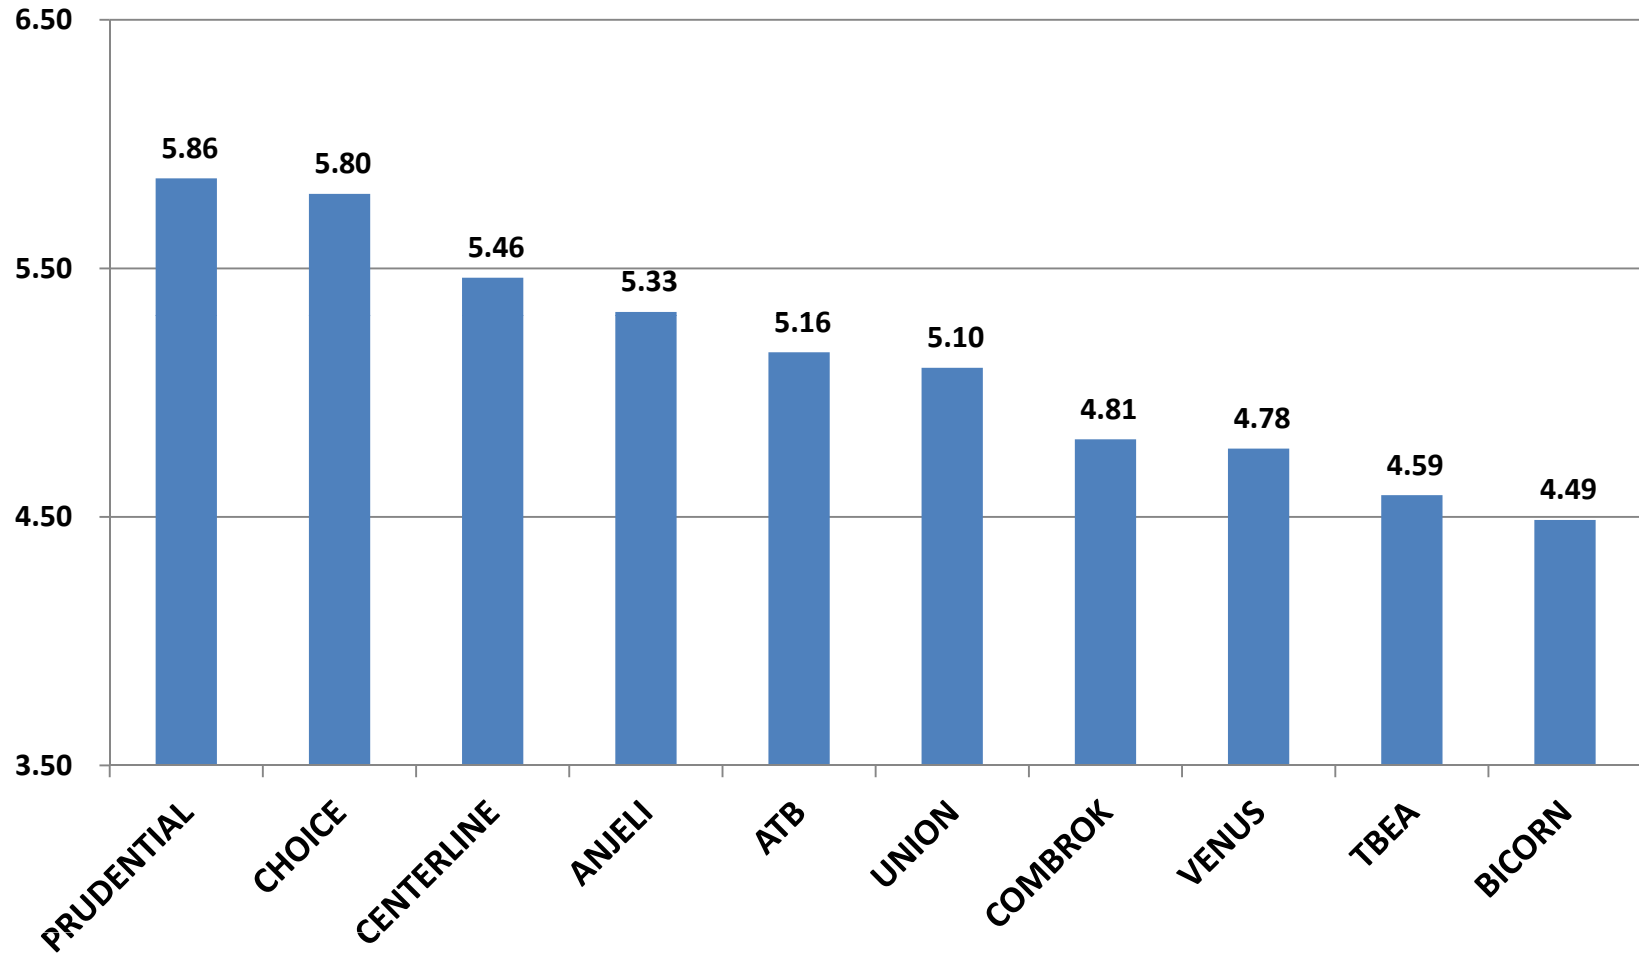

Brokers sales speeds (lots per minute)

Sale 6

Sale 7

Brokers sales speeds (lots per minute)

Sale 8

Sale 9

Brokers sales speeds (lots per minute)

Sale 10

Sale 11

Brokers sales speeds (lots per minute)

Sale 12

Sale 13

Average speed sale 6 - 13

Average lost per minute sale 6 to 13