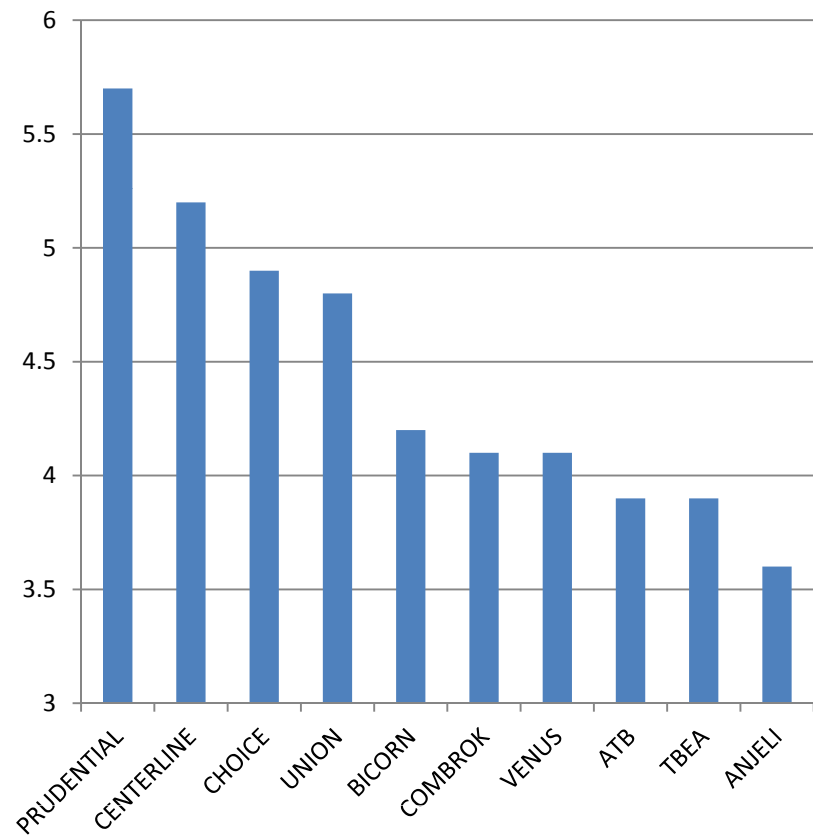

Brokers sales speeds (lots per minute)

Sale 6

Sale 7

Brokers sales speeds (lots per minute)

Sale 8

Sale 9

Brokers sales speeds (lots per minute)

Sale 10

Sale 11

Brokers sales speeds (lots per minute)

Sale 12

Sale 13

Average speed sale 6 - 13

Average lost per minute sale 6 to 13