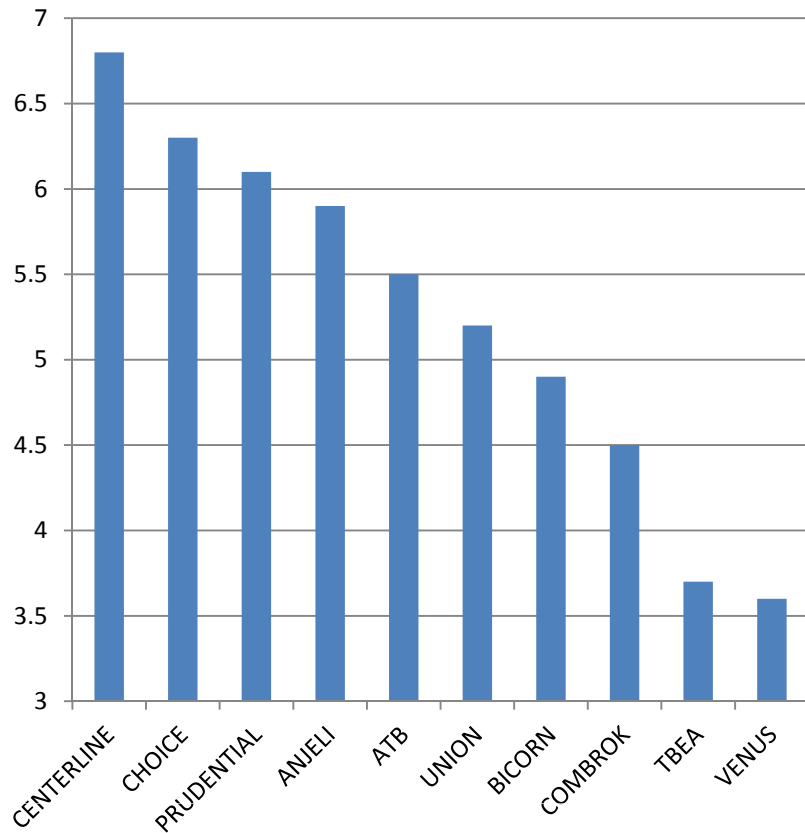

Brokers sales speeds (lots per minute)

Sale 6

Sale 7

Brokers sales speeds (lots per minute)

Sale 8

Sale 9

Brokers sales speeds (lots per minute)

Sale 10

Sale 11

Brokers sales speeds (lots per minute)

Sale 12

Sale 13

Average speed sale 6 - 13

Average lost per minute sale 6 to 13