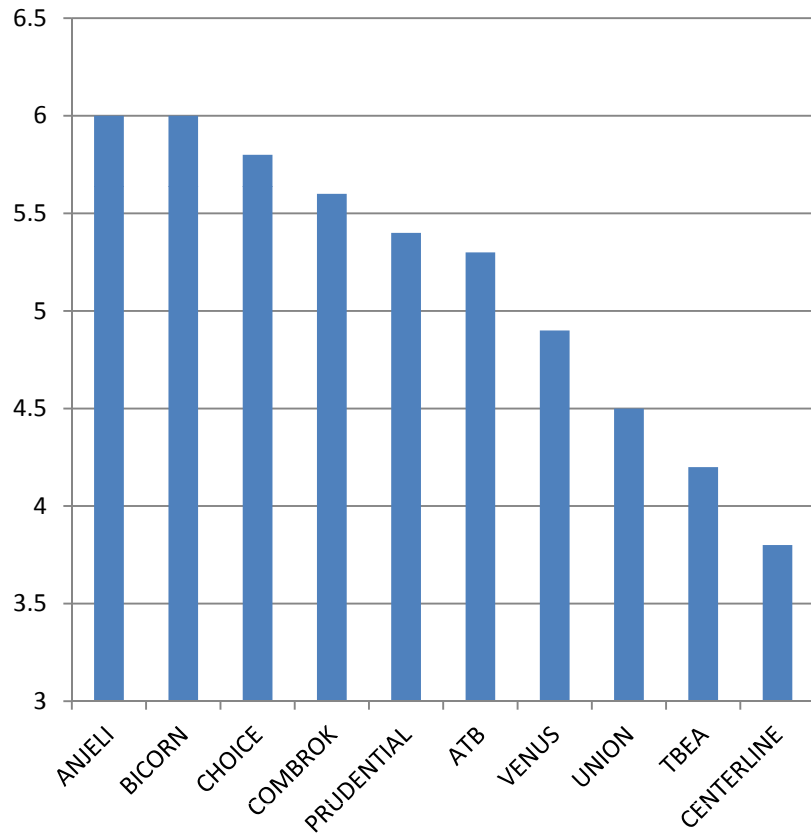

Brokers sales speeds (lots per minute)

Sale 6

Sale 7

Brokers sales speeds (lots per minute)

Sale 8

Sale 9

Brokers sales speeds (lots per minute)

Sale 10

Sale 11

Brokers sales speeds (lots per minute)

Sale 12

Sale 13

Average speed sale 6 - 13

Average lost per minute sale 6 to 13