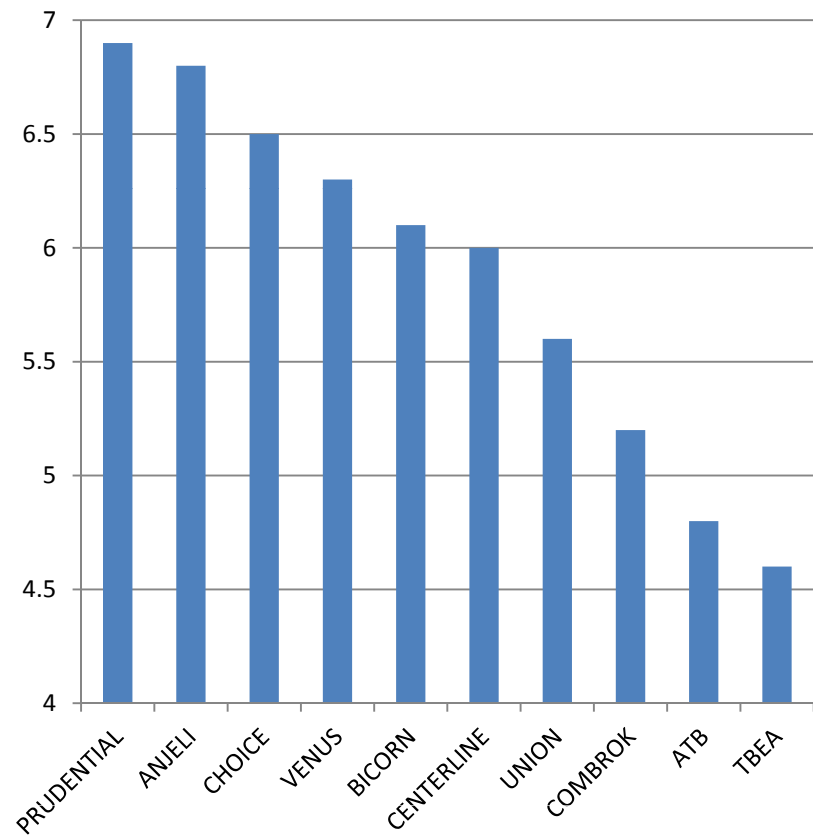

Brokers sales speeds (lots per minute)

Sale 6

Sale 7

Brokers sales speeds (lots per minute)

Sale 8

Sale 9

Brokers sales speeds (lots per minute)

Sale 10

Sale 11

Brokers sales speeds (lots per minute)

Sale 12

Sale 13

Average speed sale 6 - 13

Average lost per minute sale 6 to 13