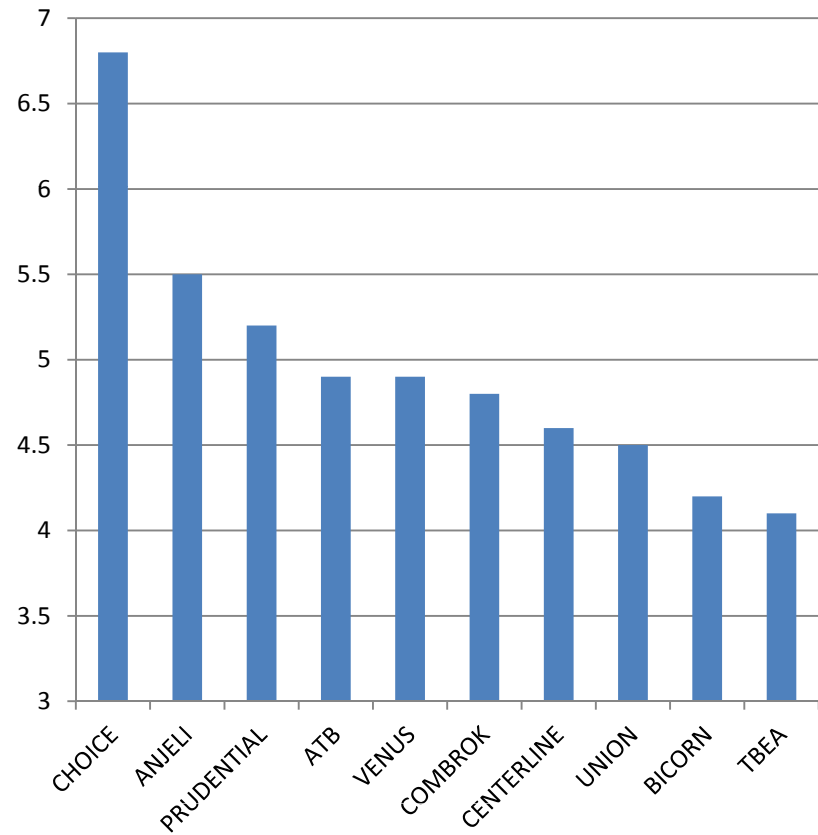

Brokers sales speeds (lots per minute)

Sale 6

Sale 7

Brokers sales speeds (lots per minute)

Sale 8

Sale 9

Brokers sales speeds (lots per minute)

Sale 10

Sale 11

Brokers sales speeds (lots per minute)

Sale 12

Sale 13

Average speed sale 6 - 13

Average lost per minute sale 6 to 13