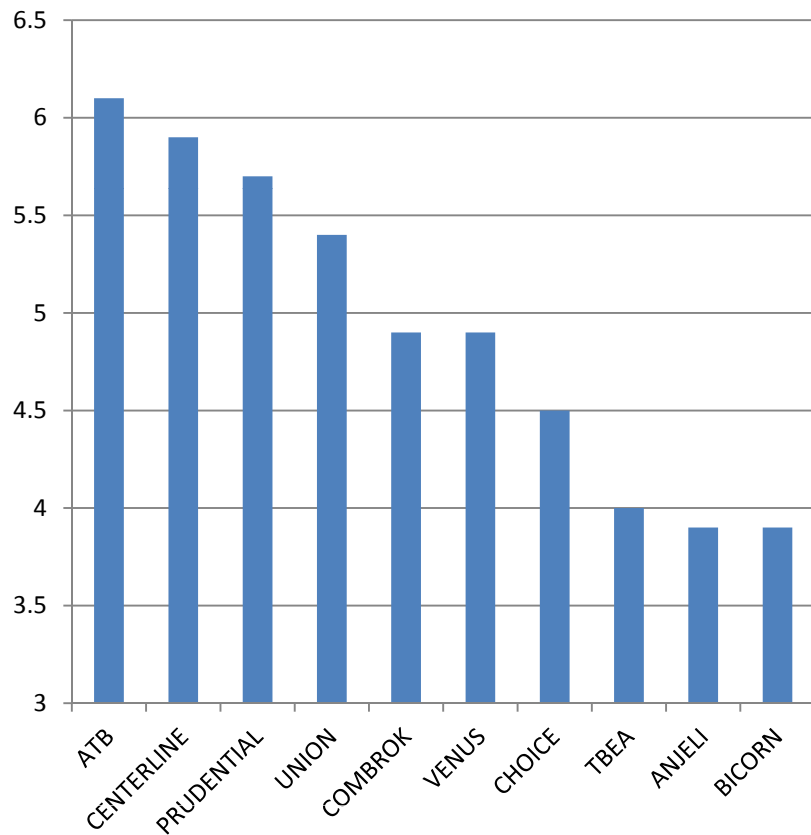

Brokers sales speeds (lots per minute)

Sale 6

Sale 7

Brokers sales speeds (lots per minute)

Sale 8

Sale 9

Brokers sales speeds (lots per minute)

Sale 10

Sale 11

Brokers sales speeds (lots per minute)

Sale 12

Sale 13

Average speed sale 6 - 13

Average lost per minute sale 6 to 13