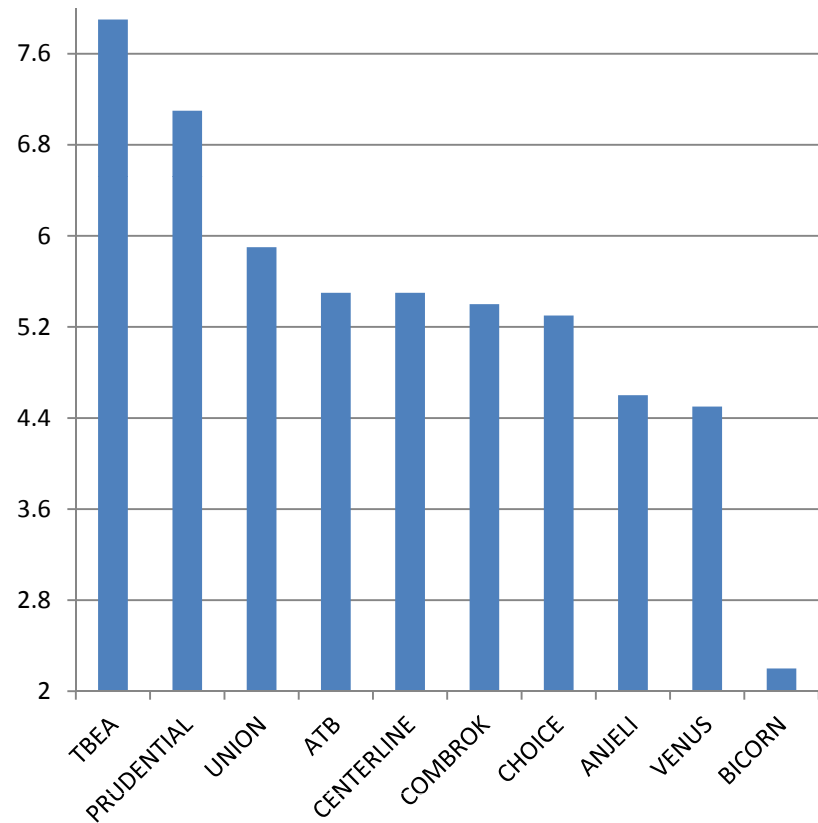

Brokers sales speeds (lots per minute)

Sale 6

Sale 7

Brokers sales speeds (lots per minute)

Sale 8

Sale 9

Brokers sales speeds (lots per minute)

Sale 10

Sale 11

Brokers sales speeds (lots per minute)

Sale 12

Sale 13

Average speed sale 6 - 13

Average lost per minute sale 6 to 13